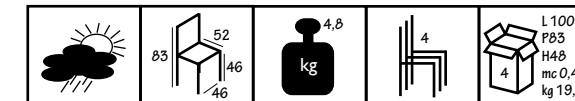

# Feel

Sedia in tecnopolimero stampata in un unico pezzo.  
 Impilabile. Colori Disponibili : nero, bianco, rosso.  
 Adatta per interni, esterni e sale conferenza . Ignifuga in classe 1.

*Chair in moulded injected technopolymer.  
 Stackable. Available in colours: black, white, red.  
 Suitable for indoor, outdoor and conference halls. Fireproof class 1.*

Colore tecnopolimero / Technopolymer colours:

L108 bianco white  
 L109 nero black  
 L118 rosso red

6